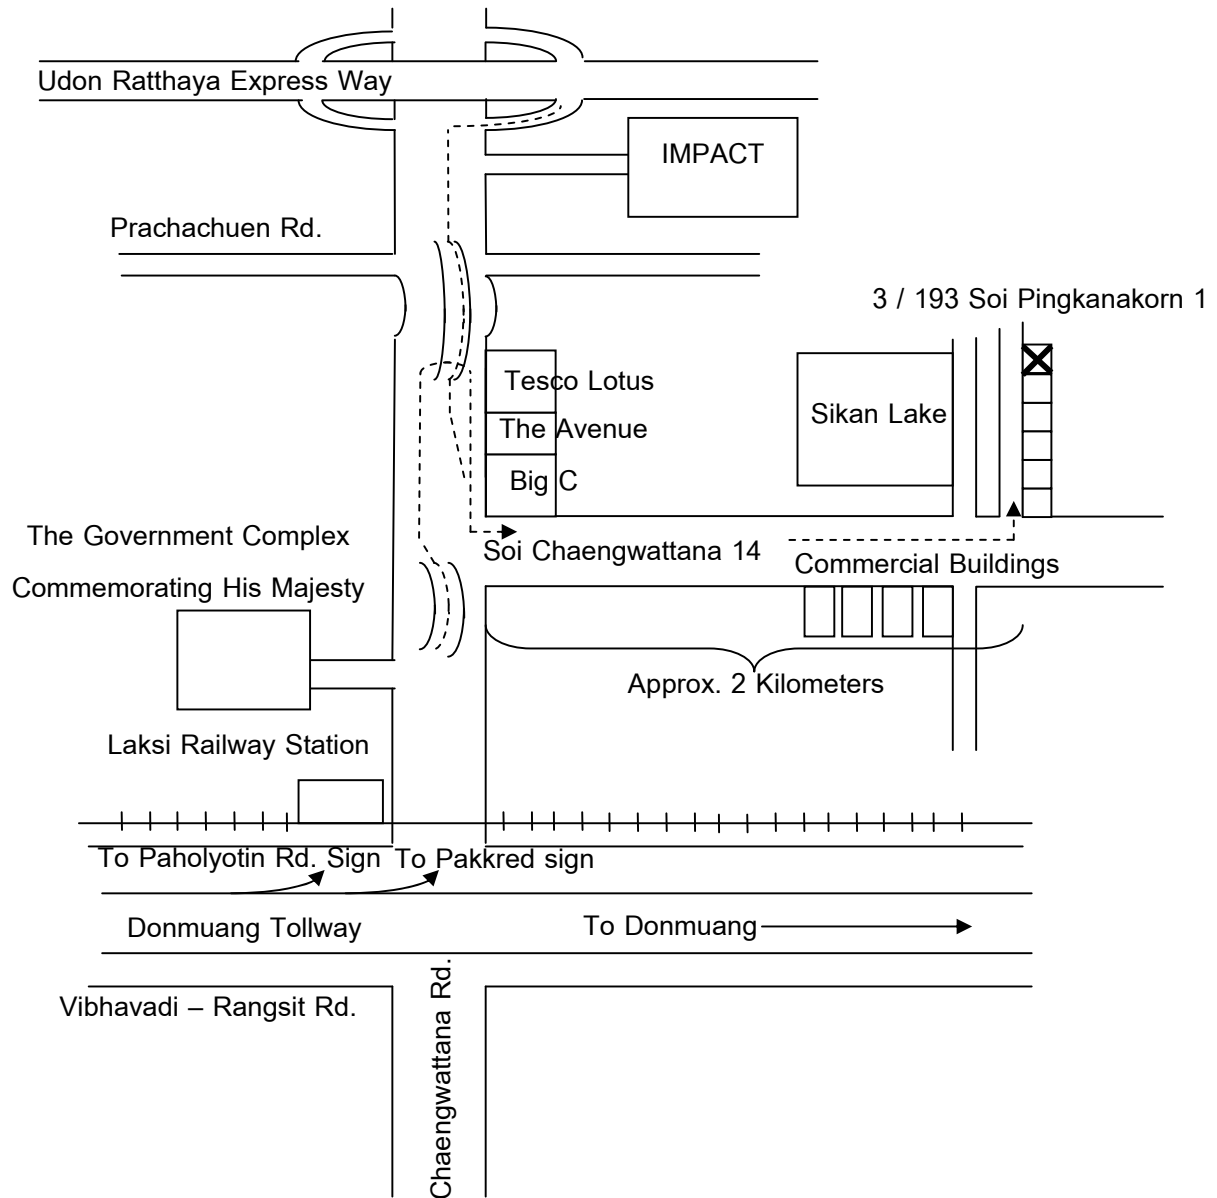

## Energy and Creativity Consultants's office map

Energy and Creativity Consultants Co.,Ltd.

3 / 193 Soi Pingkanakorn 1 Cheangwattana Rd. Laksi Bangkok 10210

For GPS : 13.906689,100.56214

Tel : 02-5731315, 02-982-4952 Fax: 02 – 982-4953